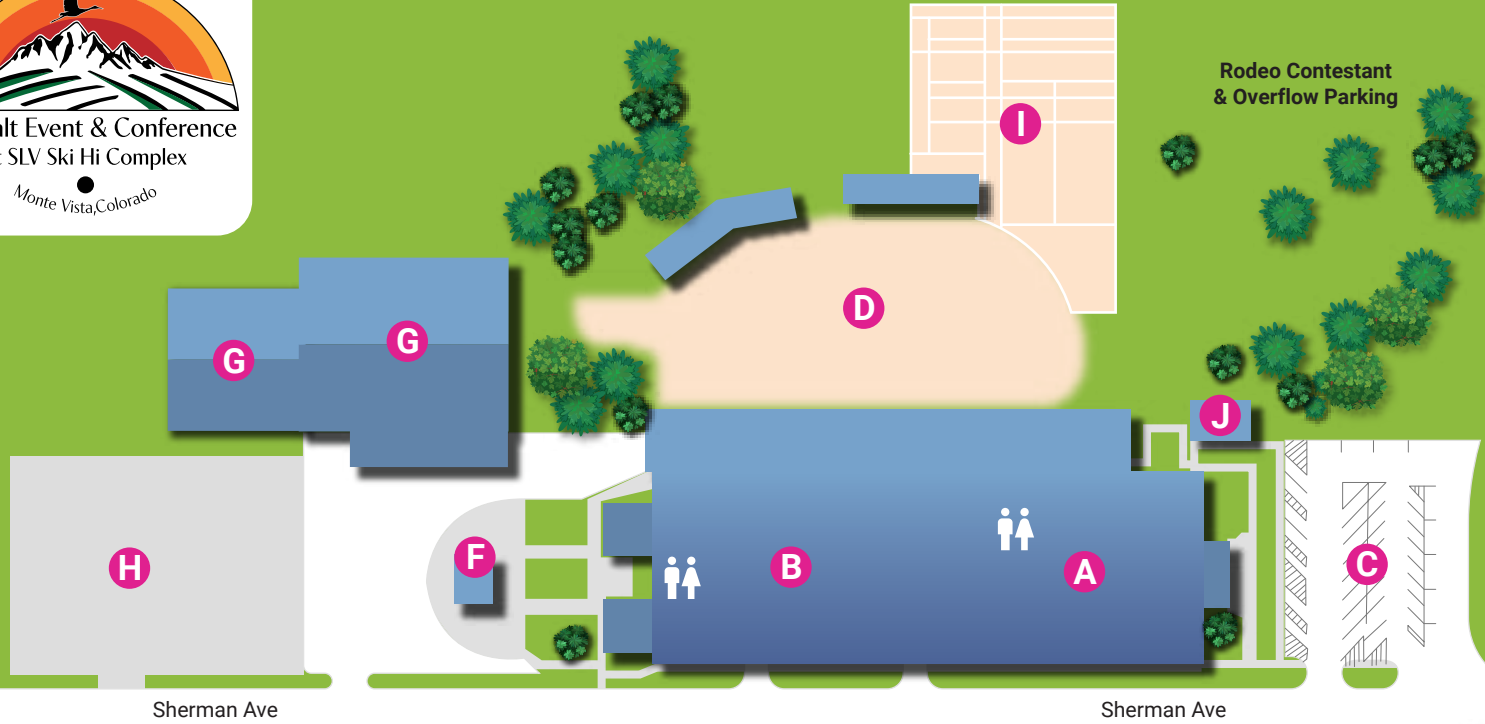

Outcalt Event & Conference
at SLV Ski Hi Complex

Monte Vista, Colorado

Sherman Ave

Sherman Ave

MAP KEY

- A. Conference Center
- B. Event Center
- C. East Parking Conference Center
- D. Rodeo Arena
- E. Overflow Parking
- F. Picnic Pavilion Food Trucks
- G. McMullen Building
- H. West Parking Event Center
- I. Corrals & Stock Yard
- J. East Picnic Pavilion